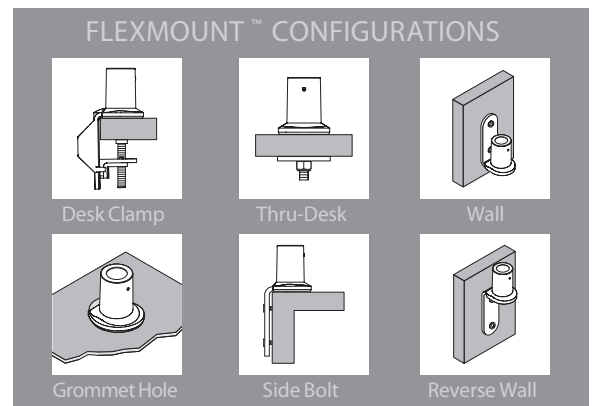

### CAPABILITIES

- Vertical range ..... +/- 8" (20.3 cm) from horizontal
- Horizontal range ..... 24" (61.0 cm)
- Rotation ..... 360 degrees at three joints
- Monitor tilt ..... 200 degrees
- Monitor pivot ..... Landscape to portrait
- Monitor compatibility ..... VESA<sup>®</sup> 75mm and 100mm
- Cable management ..... Cables are clipped beneath arm
- Mounting options ..... FLEXmount<sup>™</sup>, Wall, Thru-Desk
- Monitor weight/model number ..... 4 - 14.5 lbs (1.82 - 6.6 kg) / 7Flex-104