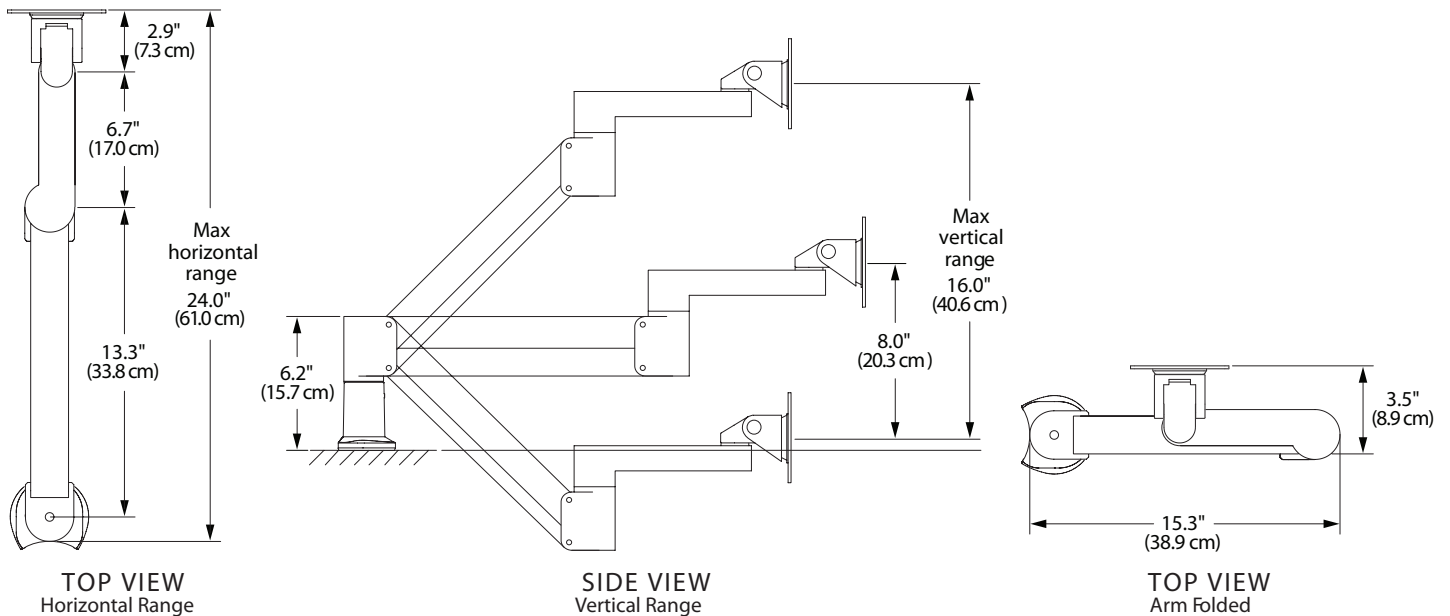

## Specifications

### CAPABILITIES

- Vertical range ..... +/- 8" (20.3 cm) from horizontal
- Horizontal range ..... 24" (61.0 cm)
- Rotation ..... 360 degrees at three joints
- Monitor tilt ..... 200 degrees
- Monitor pivot ..... Landscape to portrait
- Monitor compatibility ..... VESA<sup>®</sup> 75mm and 100mm
- Cable management ..... Cables are clipped beneath arm
- Mounting options ..... FLEXmount<sup>™</sup>, Wall, Thru-Desk
- Monitor weight/model number ..... 4 - 14.5 lbs (1.82 - 6.6 kg) / 7Flex-104